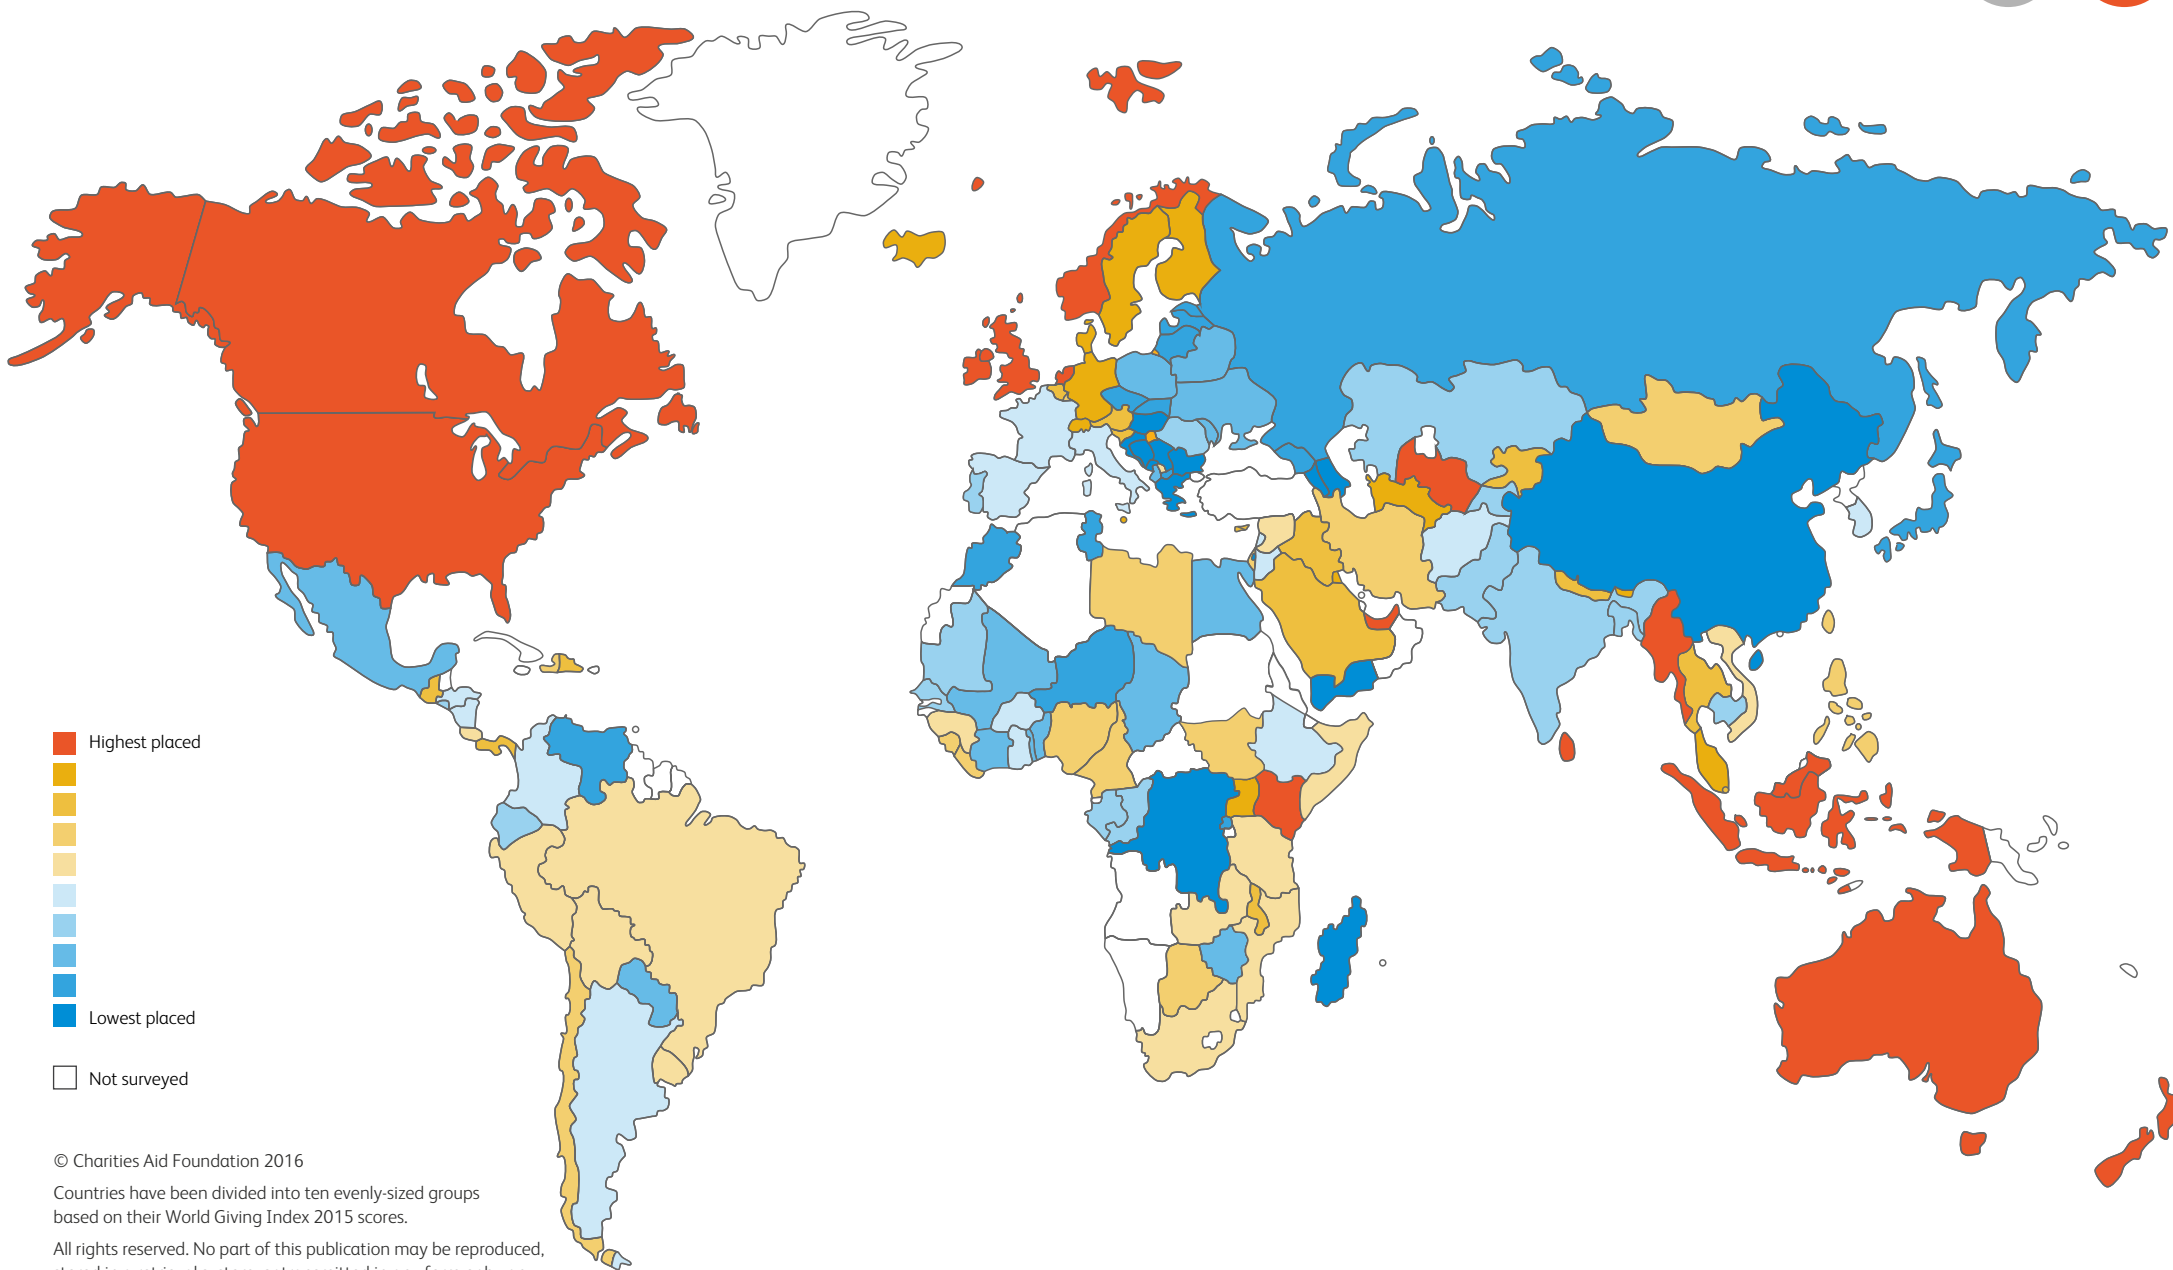

CAF World Giving Index 2016

© Charities Aid Foundation 2016

Countries have been divided into ten evenly-sized groups based on their World Giving Index 2015 scores.

All rights reserved. No part of this publication may be reproduced, stored in a retrieval system, or transmitted in any form or by any means, including electronic, mechanical, photocopying, recording or otherwise, without the prior written permission of the copyright owner.

Only includes countries surveyed in 2015.

CAF World Giving Index 2015

- Highest placed
-
-
-
-
-
-
-
- Lowest placed
- Not surveyed

© Charities Aid Foundation 2015

Countries have been divided into ten evenly-sized groups based on their World Giving Index 2014 scores.

Only includes countries surveyed in 2014.