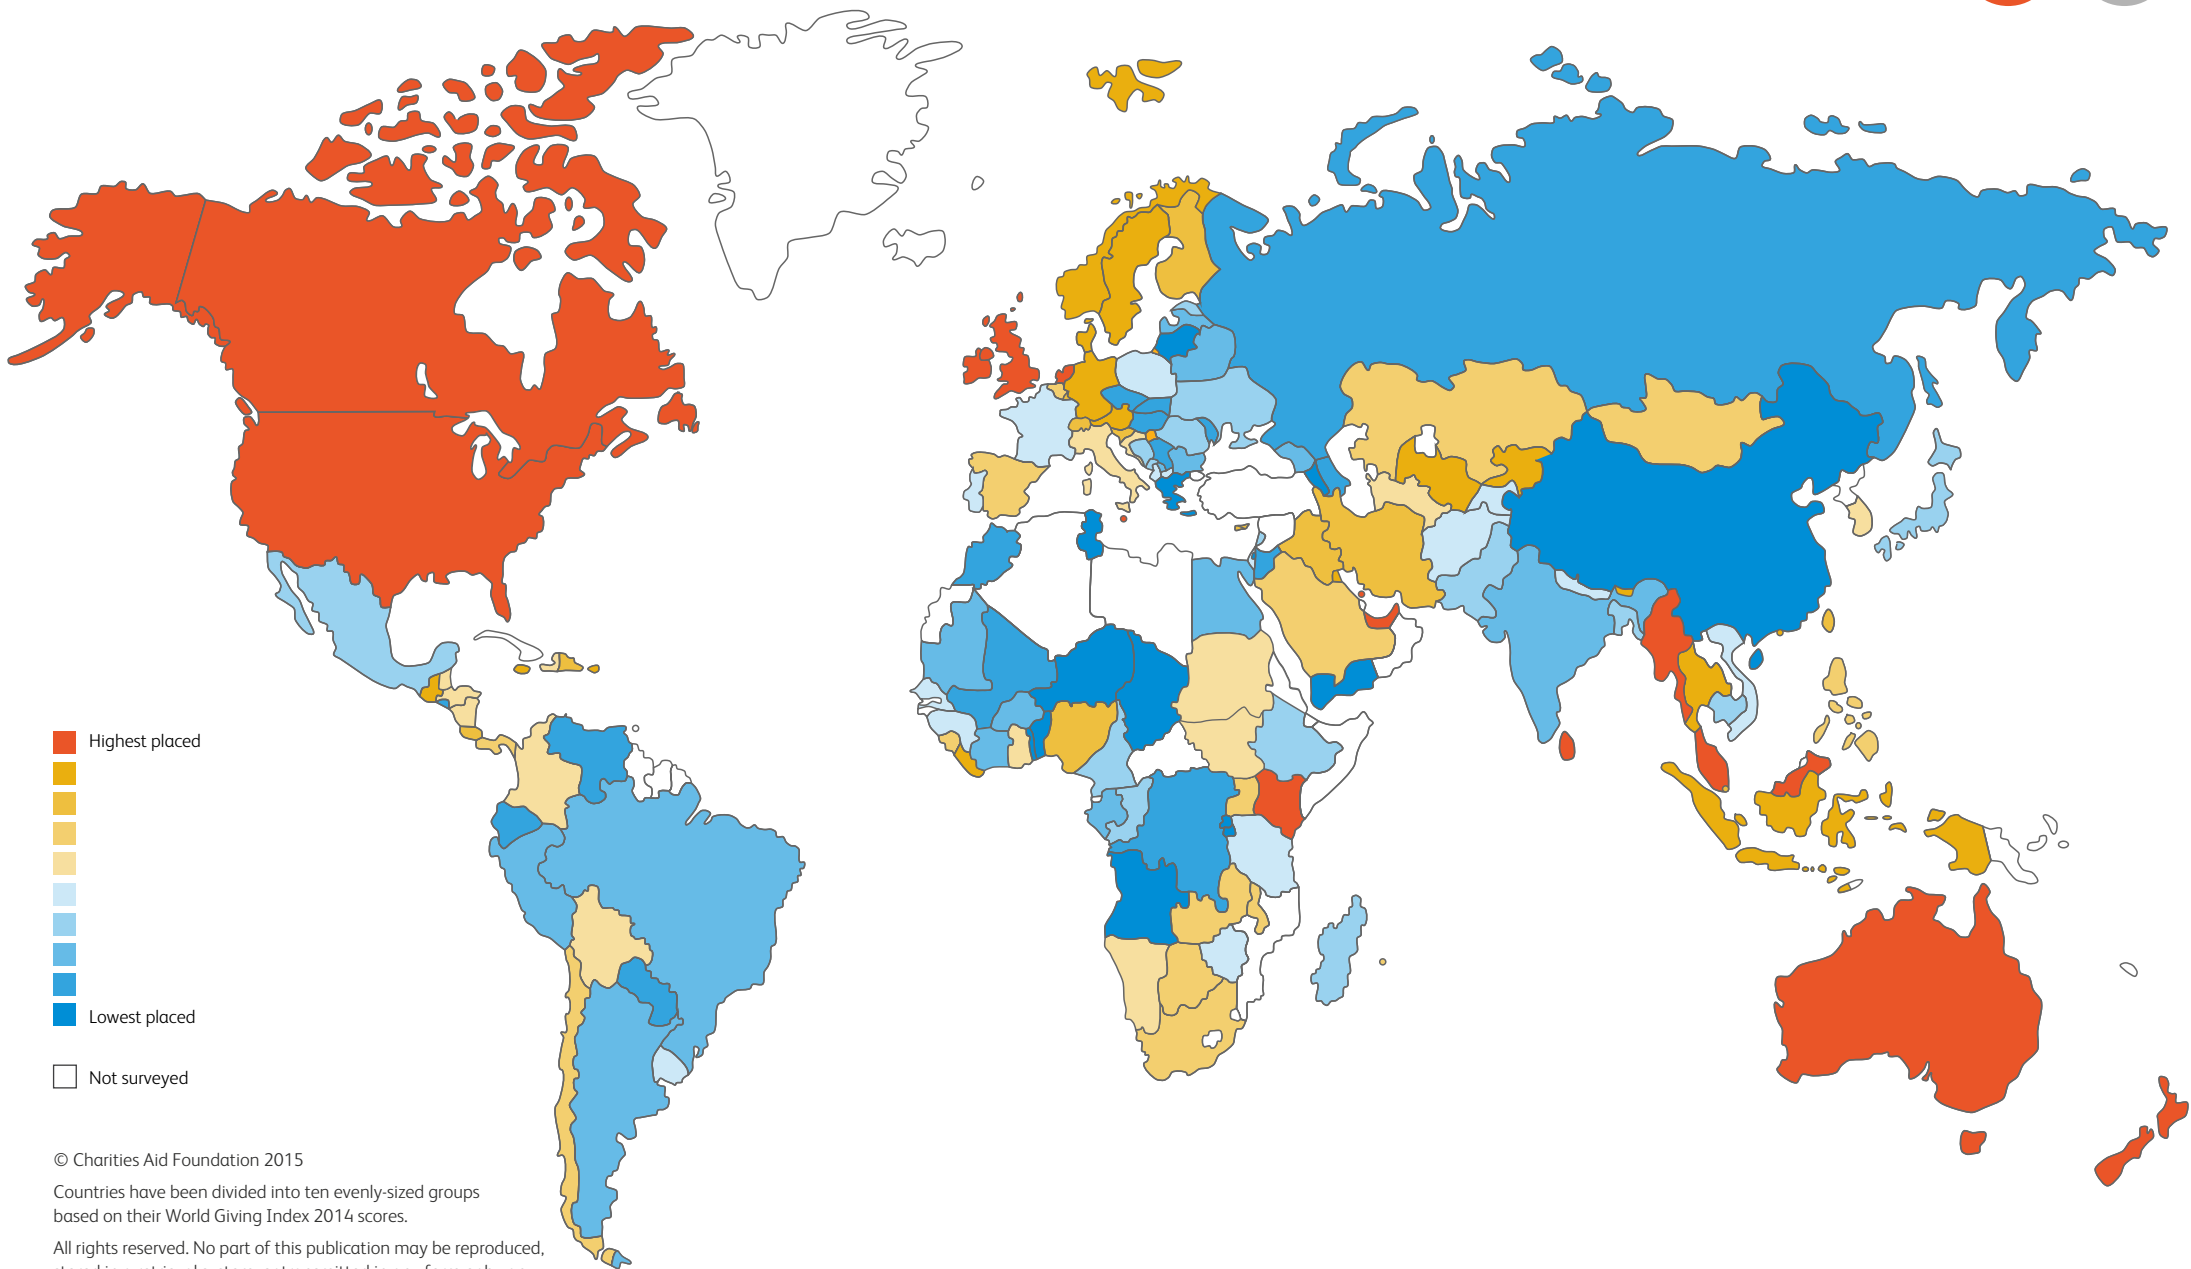

CAF World Giving Index 2016

© Charities Aid Foundation 2016

Countries have been divided into ten evenly-sized groups based on their World Giving Index 2015 scores.

All rights reserved. No part of this publication may be reproduced, stored in a retrieval system, or transmitted in any form or by any means, including electronic, mechanical, photocopying, recording or otherwise, without the prior written permission of the copyright owner.

Only includes countries surveyed in 2015.

CAF World Giving Index 2015

- Highest placed
-
-
-
-
-
-
-
- Lowest placed
- Not surveyed

© Charities Aid Foundation 2015

Countries have been divided into ten evenly-sized groups based on their World Giving Index 2014 scores.

Only includes countries surveyed in 2014.