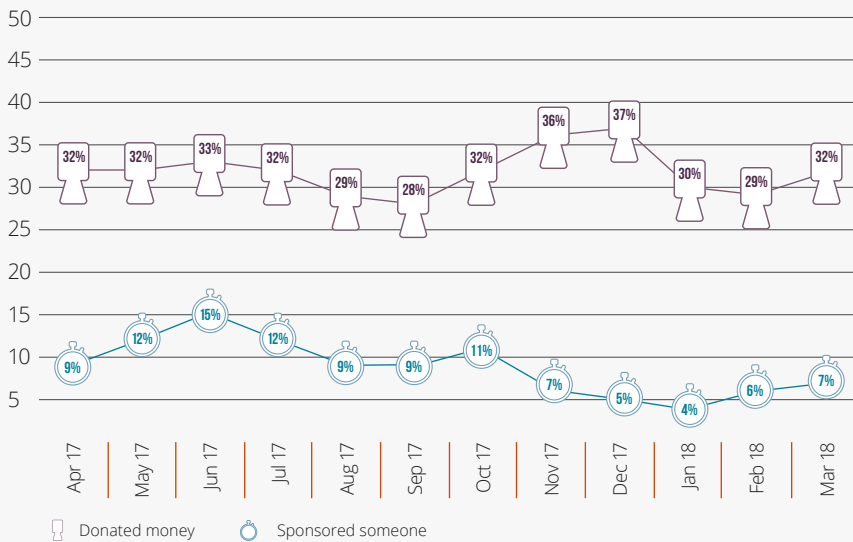

CAF UK GIVING

DONATING AND SPONSORING

Proportion donating/sponsoring in the four weeks prior to interview

Median amount donated/sponsored in the four weeks prior to interview

GIVING ACROSS THE UK IN 2017