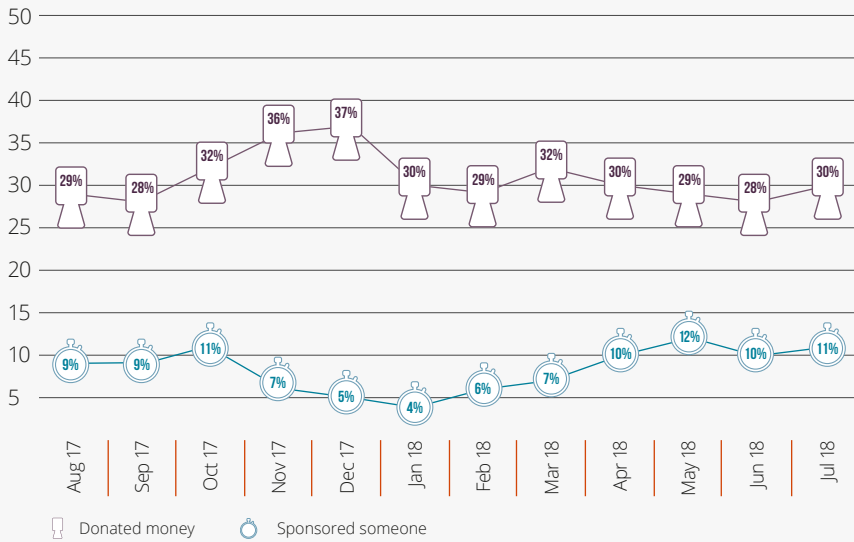

CAF UK GIVING

DONATING AND SPONSORING

Proportion donating/sponsoring in the four weeks prior to interview

Median amount donated/sponsored in the four weeks prior to interview

HAS TRUST IN CHARITIES BEEN AFFECTED BY THE RECENT SCANDALS?

Despite recent scandals, trust in the charity sector has remained stable over the past year.

Q: To what extent if at all, do you agree or disagree that most charities are trustworthy?