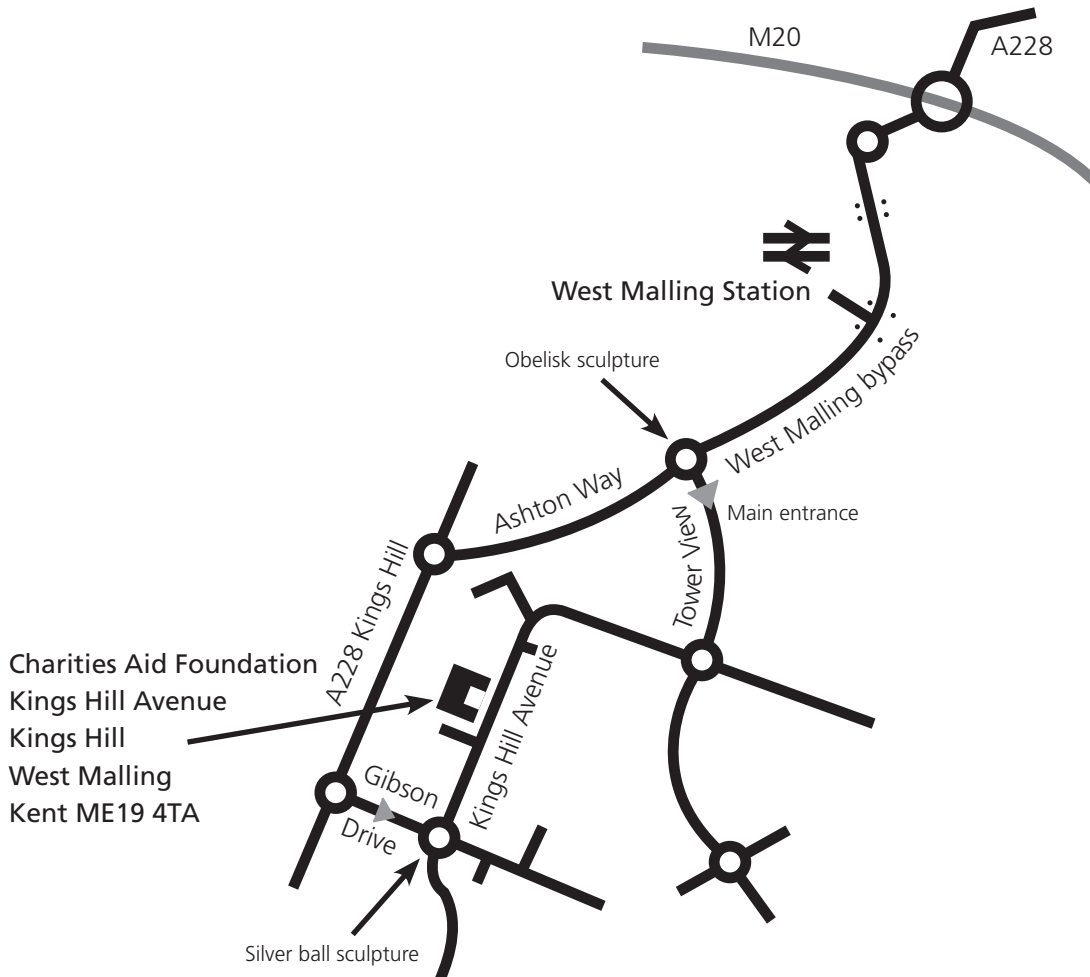

Road

From London and the North

Leave the M20 at Junction 4, following signs for Tonbridge (A228). At the roundabout marked Kings Hill, take the filter lane and turn left on to Tower View. Turn right at the next roundabout into Kings Hill Avenue. Charities Aid Foundation is in Kings Hill Avenue on the right.

From the South

Take the A26 towards Maidstone. Turn onto the A228 following signs for Kings Hill. At the first roundabout turn right into Kings Hill (Gibson Drive). Turn left at the next roundabout on to Kings Hill Avenue. Charities Aid Foundation is in Kings Hill Avenue on the left.

Rail

The closest station is West Malling on the London Victoria to Ashford, Kent line. There is a limited hourly service to/from London Cannon Street. The journey to/from London takes approximately 50 minutes. The journey to/from Ashford takes approximately 30 minutes. Bus 123 meets most trains, with a 10 minute trip to our Kings Hill office.

Bus connections

Buses 72 and 151 connect West Malling High Street to Kings Hill. Bus 123 connects West Malling station and Kings Hill directly. Public transport information line: 08457 696 996

Taxi

Kings Hill is 5 minutes by taxi from West Malling station.