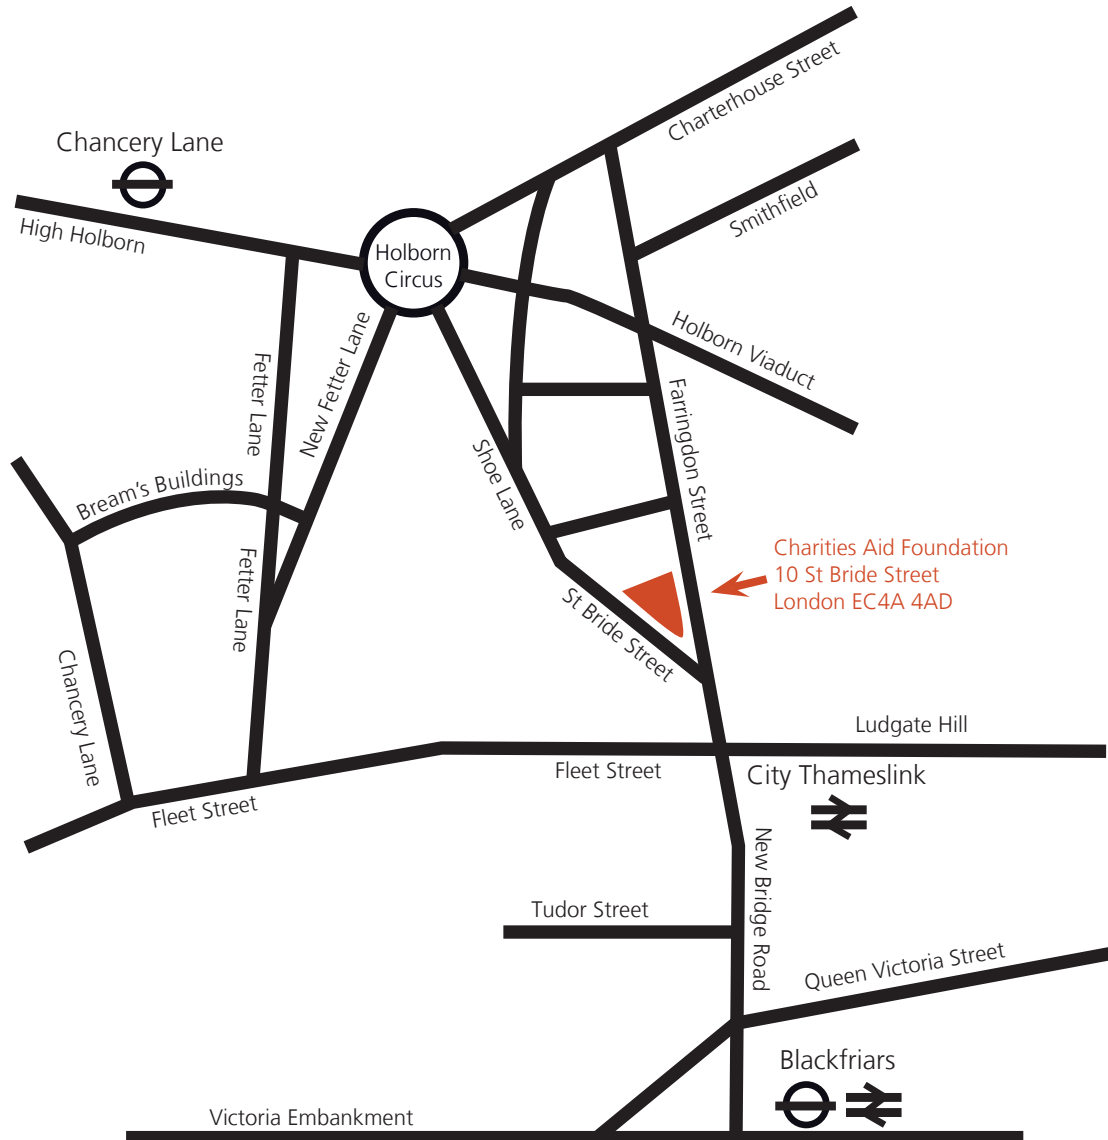

Directions to Charities Aid Foundation's London offices

Charities Aid Foundation, 10 St Bride Street, London, EC4A 4AD

T: 03000 123 202 E: enquiries@cafonline.org W: www.cafonline.org

Tube

The nearest tube station is London Blackfriars which is a 7 minute walk from our office. Exit the station and turn right onto New Bridge Street towards Ludgate Hill. Continue on to Farringdon Street and turn left onto St Brides Street. Our office is situated on the right hand side.

Train

The nearest train station is City Thameslink which is a 1 minute walk from our office. Take the Ludgate

Hill exit and turn left out of the station. Turn right onto Farringdon Street and take the first left onto St Bride Street. Our office is situated on the right hand side.

Bus

From Charing Cross take the 11, 13 or 15 to Ludgate Circus. From Bank take the 8, 25 or 242 to Ludgate Circus. From Canary Wharf take the number 15 to Ludgate Circus